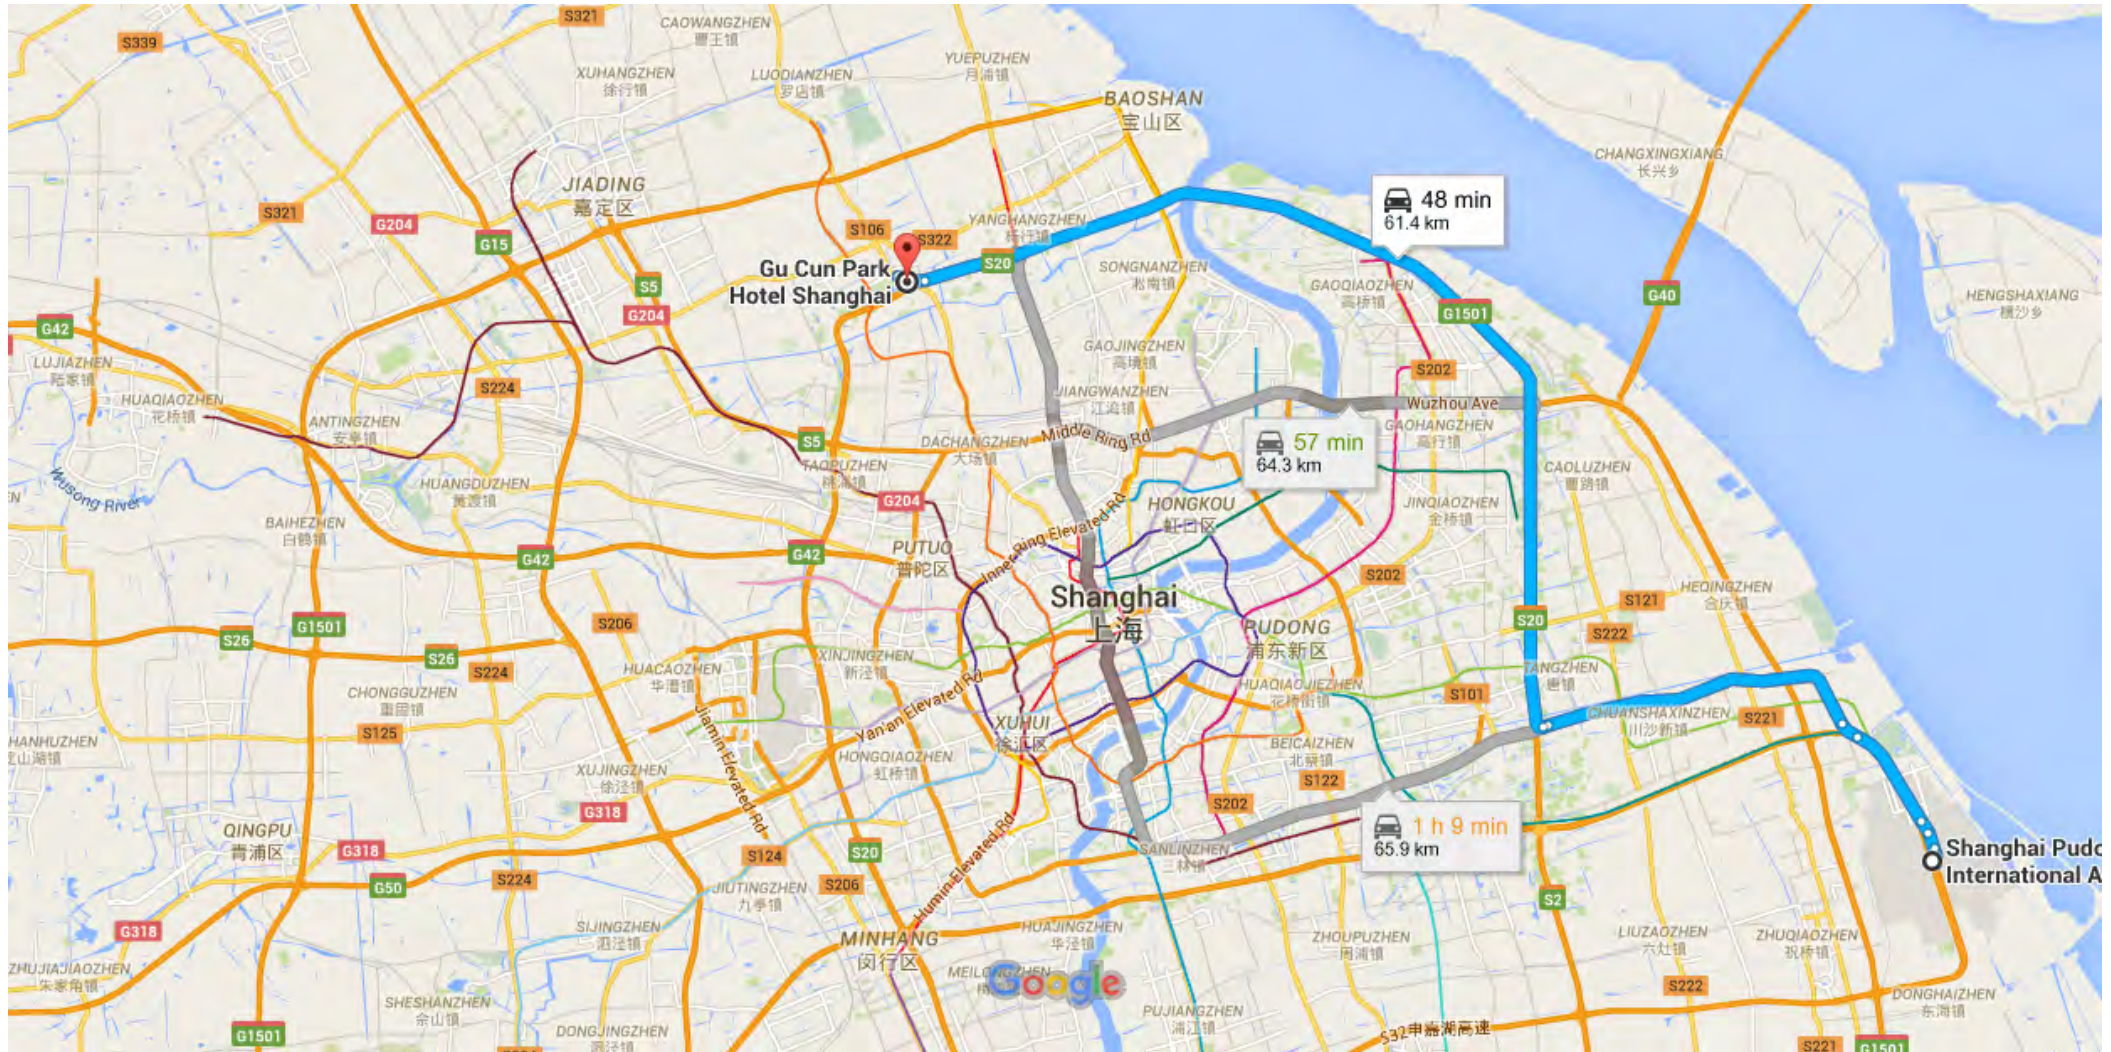

Drive 61.4 km, 48 min

Map data ©2015 Google 5 km

Shanghai Pudong International Airport

S1 Yingbin Expressway, Pudong, Shanghai, China

Get on S1迎宾高速/S1 from 浦东机场路

4 min (1.8 km)

- ↑ 1. Head north

- ↑ 2. Continue onto 浦东机场路 350 m

- ↗ 3. Slight right to stay on 浦东机场路 240 m

- ↘ 4. Keep right at the fork and merge onto S1 迎宾高速/S1 700 m

- 550 m

Take Exit 华夏高架路 and S20外环高速/S20 to 106省道/沪太公路/S106 in 宝山区. Take exit 沪太路/浏河 from S20外环高速/S20

43 min (58.8 km)

- ↗ 5. Merge onto S1 迎宾高速/S1 4.2 km

- ↘ 6. Take exit 华夏高架路 toward 华夏高架路 800 m

- ↑ 7. Continue onto 华夏高架路
12.8 km
- ↘ 8. Take the exit toward S20外环高速/S20
190 m
- ↗ 9. Keep right at the fork and merge onto S20外环高速/S20
40.1 km
- ↘ 10. Take exit 沪太路/浏河 toward 106省道/沪太公路/S106
550 m
- ↶ 11. Keep left and merge onto 106省道/沪太公路/S106
120 m

Drive to 106省道/沪太公路/S106

- ↑ 12. Merge onto 106省道/沪太公路/S106
2 min (750 m)
- ↶ 13. Make a U-turn
400 m
- ↶ 13. Make a U-turn
400 m

Gu Cun Park Hotel Shanghai

4788 Hutai Road, Baoshan, Shanghai, China

These directions are for planning purposes only. You may find that construction projects, traffic, weather, or other events may cause conditions to differ from the map results, and you should plan your route accordingly. You must obey all signs or notices regarding your route.