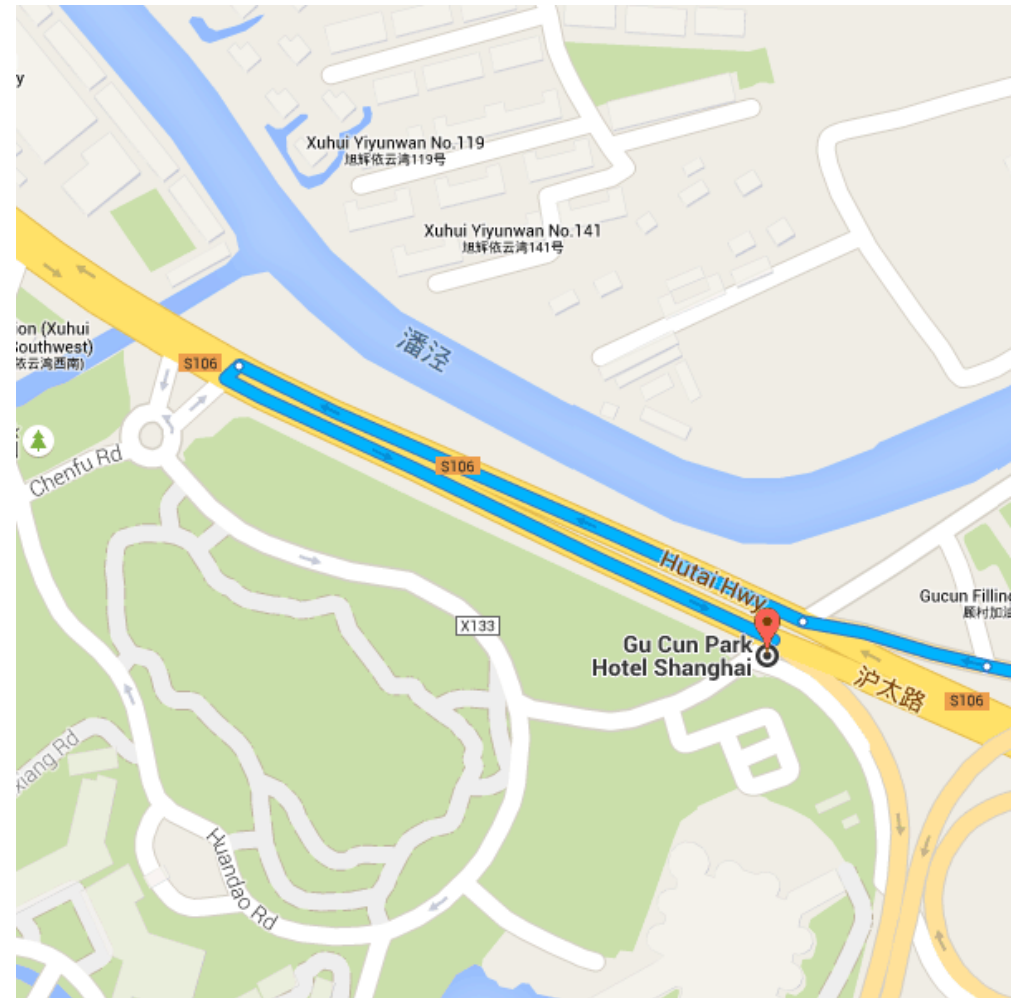

- ↗ 3. Slight right to stay on 浦东机场路 240 m

- ↘ 4. Keep right at the fork and merge onto S1 迎宾高速/S1 700 m

- 550 m

Take Exit 华夏高架路 and S20外环高速/S20 to 106省道/沪太公路/S106 in 宝山区. Take exit 沪太路/浏河 from S20外环高速/S20

43 min (58.8 km)

- ↗ 5. Merge onto S1 迎宾高速/S1 4.2 km

- ↘ 6. Take exit 华夏高架路 toward 华夏高架路 800 m

- ↑ 7. Continue onto 华夏高架路
12.8 km
- ↘ 8. Take the exit toward S20外环高速/S20
190 m
- ↗ 9. Keep right at the fork and merge onto S20外环高速/S20
40.1 km
- ↘ 10. Take exit 沪太路/浏河 toward 106省道/沪太公路/S106
550 m
- ↶ 11. Keep left and merge onto 106省道/沪太公路/S106
120 m

Drive to 106省道/沪太公路/S106

- ↑ 12. Merge onto 106省道/沪太公路/S106
2 min (750 m)
- ↶ 13. Make a U-turn
400 m
- ↶ 13. Make a U-turn
400 m

Gu Cun Park Hotel Shanghai

4788 Hutai Road, Baoshan, Shanghai, China

These directions are for planning purposes only. You may find that construction projects, traffic, weather, or other events may cause conditions to differ from the map results, and you should plan your route accordingly. You must obey all signs or notices regarding your route.