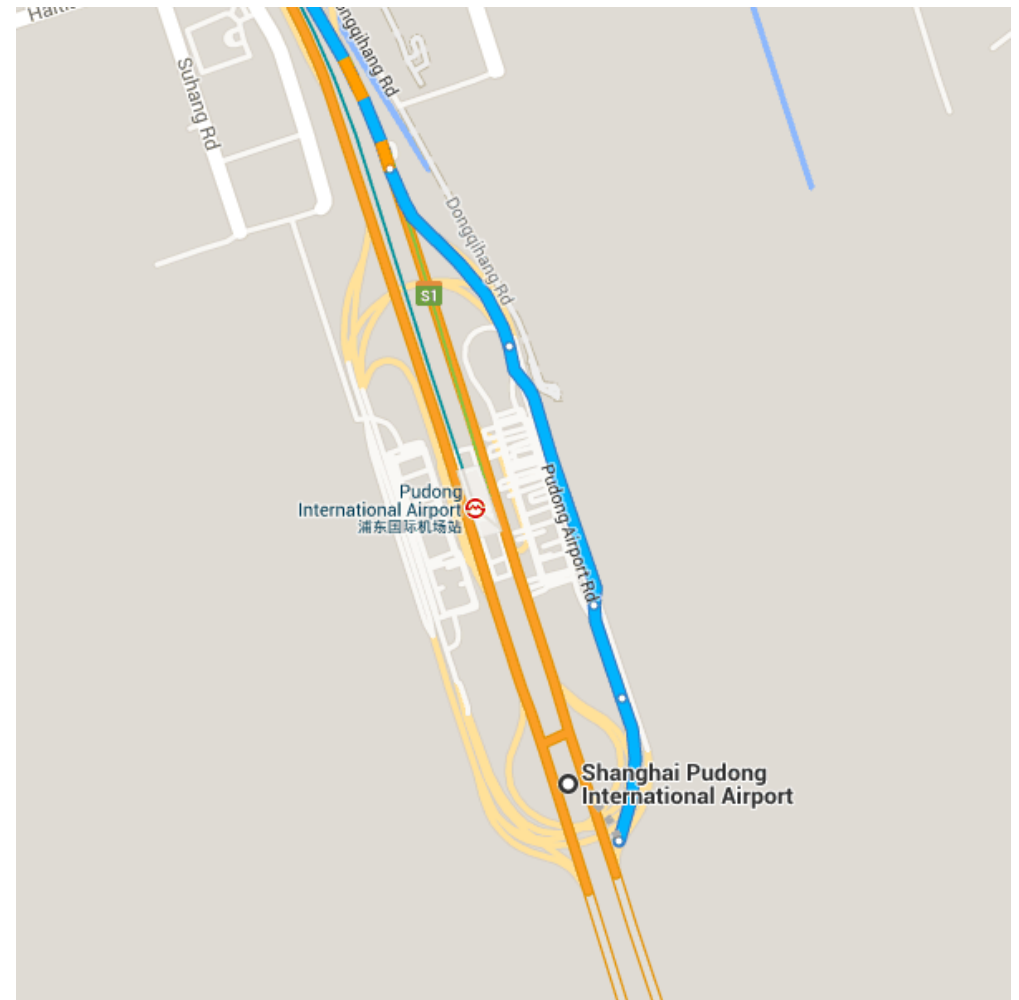

Drive 61.4 km, 48 min

Map data ©2015 Google 5 km

Shanghai Pudong International Airport

S1 Yingbin Expressway, Pudong, Shanghai, China

Get on S1迎宾高速/S1 from 浦东机场路

4 min (1.8 km)

- ↑ 1. Head north

- ↑ 2. Continue onto 浦东机场路 350 m

- ↗ 3. Slight right to stay on 浦东机场路 240 m

- ↘ 4. Keep right at the fork and merge onto S1 迎宾高速/S1 700 m

- 550 m

Take Exit 华夏高架路 and S20外环高速/S20 to 106省道/沪太公路/S106 in 宝山区. Take exit 沪太路/浏河 from S20外环高速/S20

43 min (58.8 km)

- ↗ 5. Merge onto S1 迎宾高速/S1 4.2 km

- ↘ 6. Take exit 华夏高架路 toward 华夏高架路 800 m

- ↑ 7. Continue onto 华夏高架路
12.8 km
- ↘ 8. Take the exit toward S20外环高速/S20
190 m
- ↗ 9. Keep right at the fork and merge onto S20外环高速/S20
40.1 km
- ↘ 10. Take exit 沪太路/浏河 toward 106省道/沪太公路/S106
550 m
- ↶ 11. Keep left and merge onto 106省道/沪太公路/S106
120 m