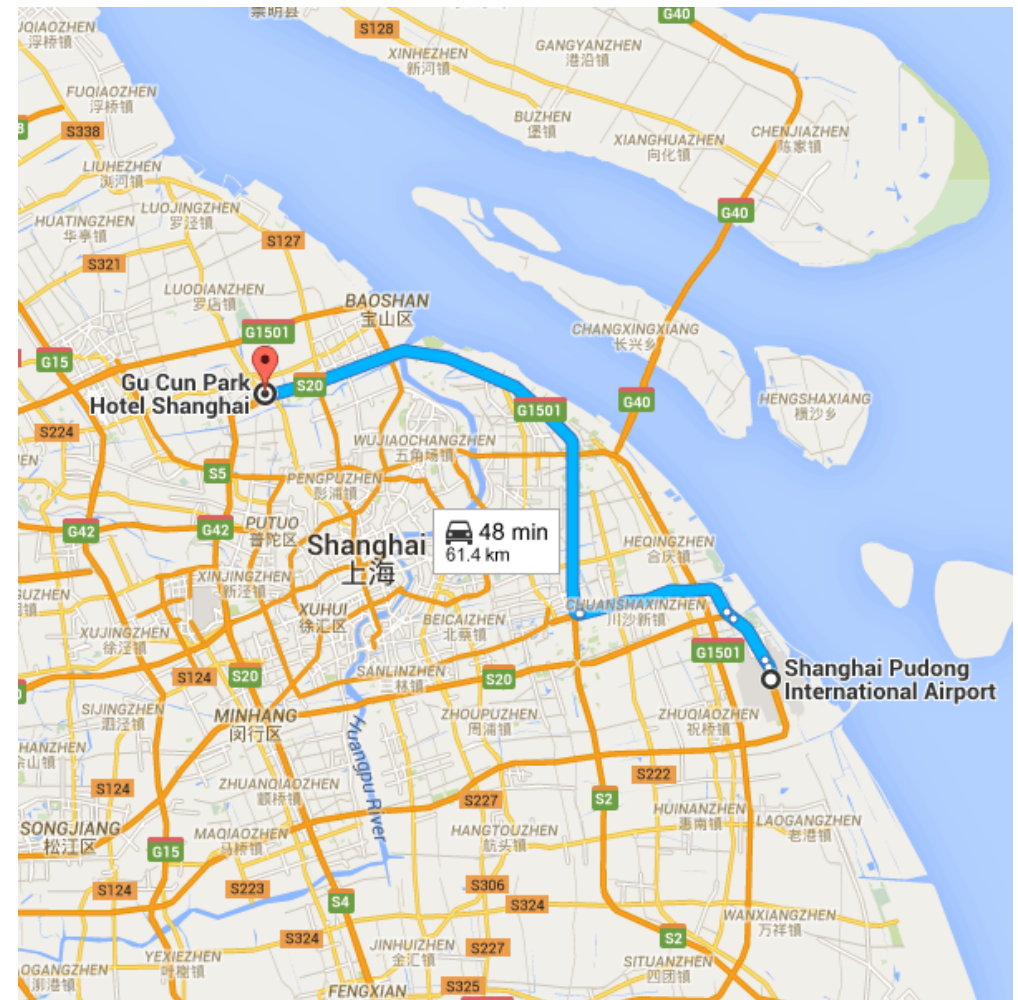

Drive 61.4 km, 48 min

Map data ©2015 Google 5 km

Shanghai Pudong International Airport

S1 Yingbin Expressway, Pudong, Shanghai, China

Get on S1迎宾高速/S1 from 浦东机场路

4 min (1.8 km)

- ↑ 1. Head north

- ↑ 2. Continue onto 浦东机场路 350 m

- ↗ 3. Slight right to stay on 浦东机场路 240 m

- ↘ 4. Keep right at the fork and merge onto S1 迎宾高速/S1 700 m

- 550 m

Take Exit 华夏高架路 and S20外环高速/S20 to 106省道/沪太公路/S106 in 宝山区. Take exit 沪太路/浏河 from S20外环高速/S20

43 min (58.8 km)

- ↗ 5. Merge onto S1 迎宾高速/S1 4.2 km

- ↘ 6. Take exit 华夏高架路 toward 华夏高架路 800 m

- ↑ 7. Continue onto 华夏高架路
12.8 km
- ↘ 8. Take the exit toward S20外环高速/S20
190 m
- ↗ 9. Keep right at the fork and merge onto S20外环高速/S20
40.1 km
- ↘ 10. Take exit 沪太路/浏河 toward 106省道/沪太公路/S106
550 m
- ↶ 11. Keep left and merge onto 106省道/沪太公路/S106
120 m

Drive to 106省道/沪太公路/S106

- ↑ 12. Merge onto 106省道/沪太公路/S106
2 min (750 m)
- ↶ 13. Make a U-turn
400 m
- ↶ 13. Make a U-turn
400 m

Gu Cun Park Hotel Shanghai

4788 Hutai Road, Baoshan, Shanghai, China

These directions are for planning purposes only. You may find that construction projects, traffic, weather, or other events may cause conditions to differ from the map results, and you should plan your route accordingly. You must obey all signs or notices regarding your route.