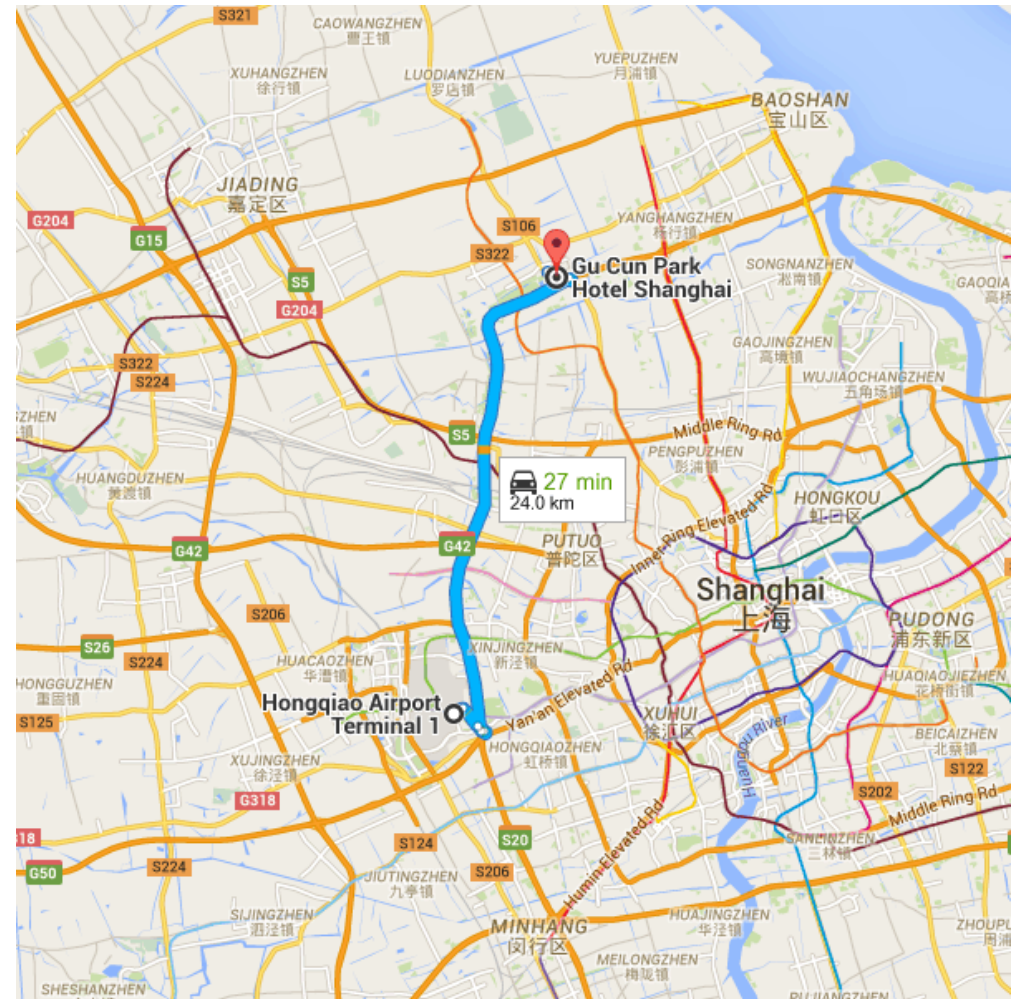

目的地Destination: 衡山北郊宾馆(顾村公园宾馆)
Hengshan Beijiao Hotel(aka Gucun Park Hotel)
宝山区沪太路4788号 No 4788 Hutai Rd
联系电话Telephone 86 21 56040088 * 1616

请打卡，要车票

Please use taximeter, and provide the ticket.

Hongqiao Airport Terminal 1 to Gu Cun Park Hotel Shanghai

Drive 24.0 km, 27 min

Map data ©2015 Google 2 km

Hongqiao Airport Terminal 1

China

Get on S20外环高速/S20 from 迎宾一路

- 6 min (2.2 km)
1. Head east on 迎宾五路 toward 空港七路
120 m
 2. Turn left onto 空港一路
450 m
 3. Turn right onto 迎宾一路
900 m
 4. Keep left at the fork to continue toward S20外环高速/S20
300 m
 5. Keep right at the fork and merge onto S20外环高速/S20
450 m

Follow S20外环高速/S20 to 106省道/沪太公路/S106 in 宝山区. Take exit 沪太路/浏河 from S20外环高速/S20

- 18 min (21.0 km)
6. Merge onto S20外环高速/S20
20.2 km
 7. Take exit 沪太路/浏河 toward 106省道/沪太公路/S106
750 m

8. Keep left and merge onto 106省道/沪太公路/S106

120 m

Drive to 106省道/沪太公路/S106

2 min (750 m)

9. Merge onto 106省道/沪太公路/S106

400 m

10. Make a U-turn

400 m

Gu Cun Park Hotel Shanghai