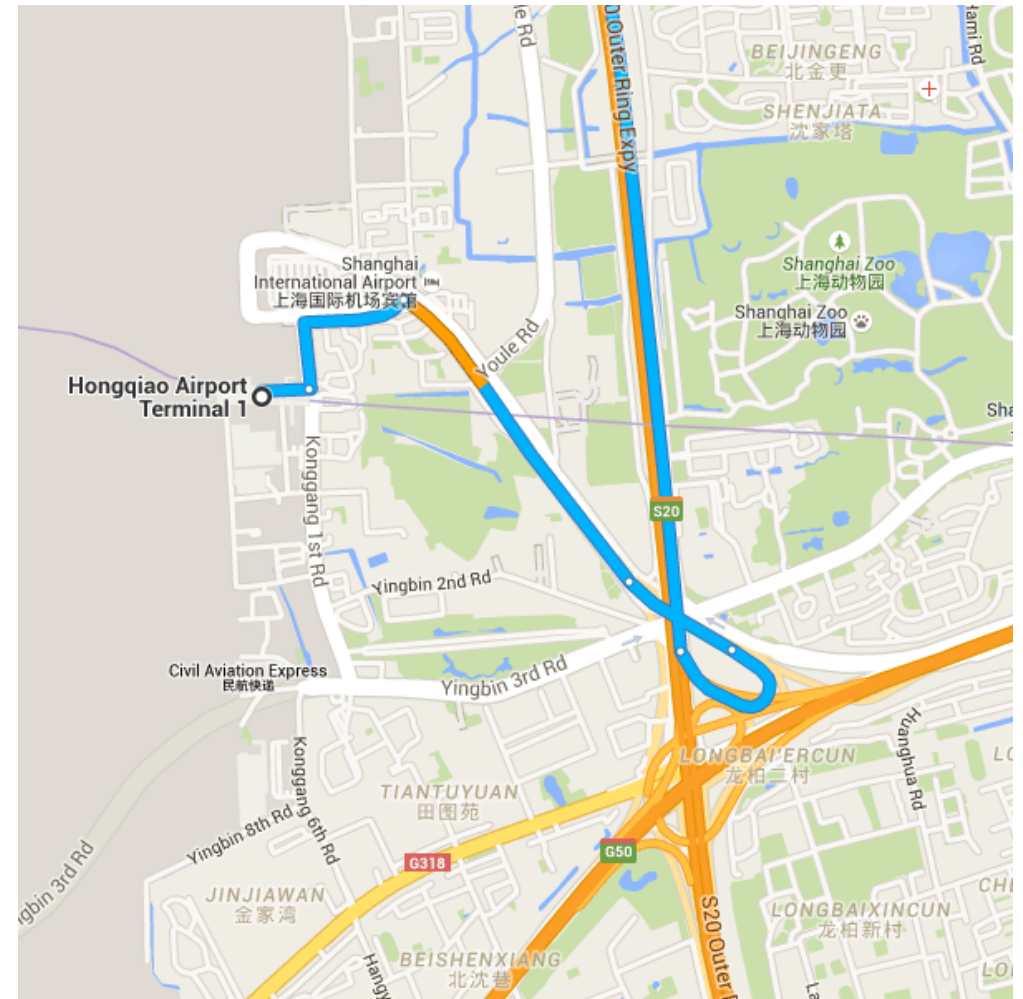

Drive 24.0 km, 27 min

Map data ©2015 Google 2 km

Hongqiao Airport Terminal 1

China

Get on S20外环高速/S20 from 迎宾一路

- 6 min (2.2 km)
1. Head east on 迎宾五路 toward 空港七路
120 m
 2. Turn left onto 空港一路
450 m
 3. Turn right onto 迎宾一路
900 m
 4. Keep left at the fork to continue toward S20外环高速/S20
300 m
 5. Keep right at the fork and merge onto S20外环高速/S20
450 m

Follow S20外环高速/S20 to 106省道/沪太公路/S106 in 宝山区. Take exit 沪太路/浏河 from S20外环高速/S20

- 18 min (21.0 km)
6. Merge onto S20外环高速/S20
20.2 km
 7. Take exit 沪太路/浏河 toward 106省道/沪太公路/S106
750 m

8. Keep left and merge onto 106省道/沪太公路/S106

120 m

Drive to 106省道/沪太公路/S106

2 min (750 m)

9. Merge onto 106省道/沪太公路/S106

400 m

10. Make a U-turn

400 m

Gu Cun Park Hotel Shanghai