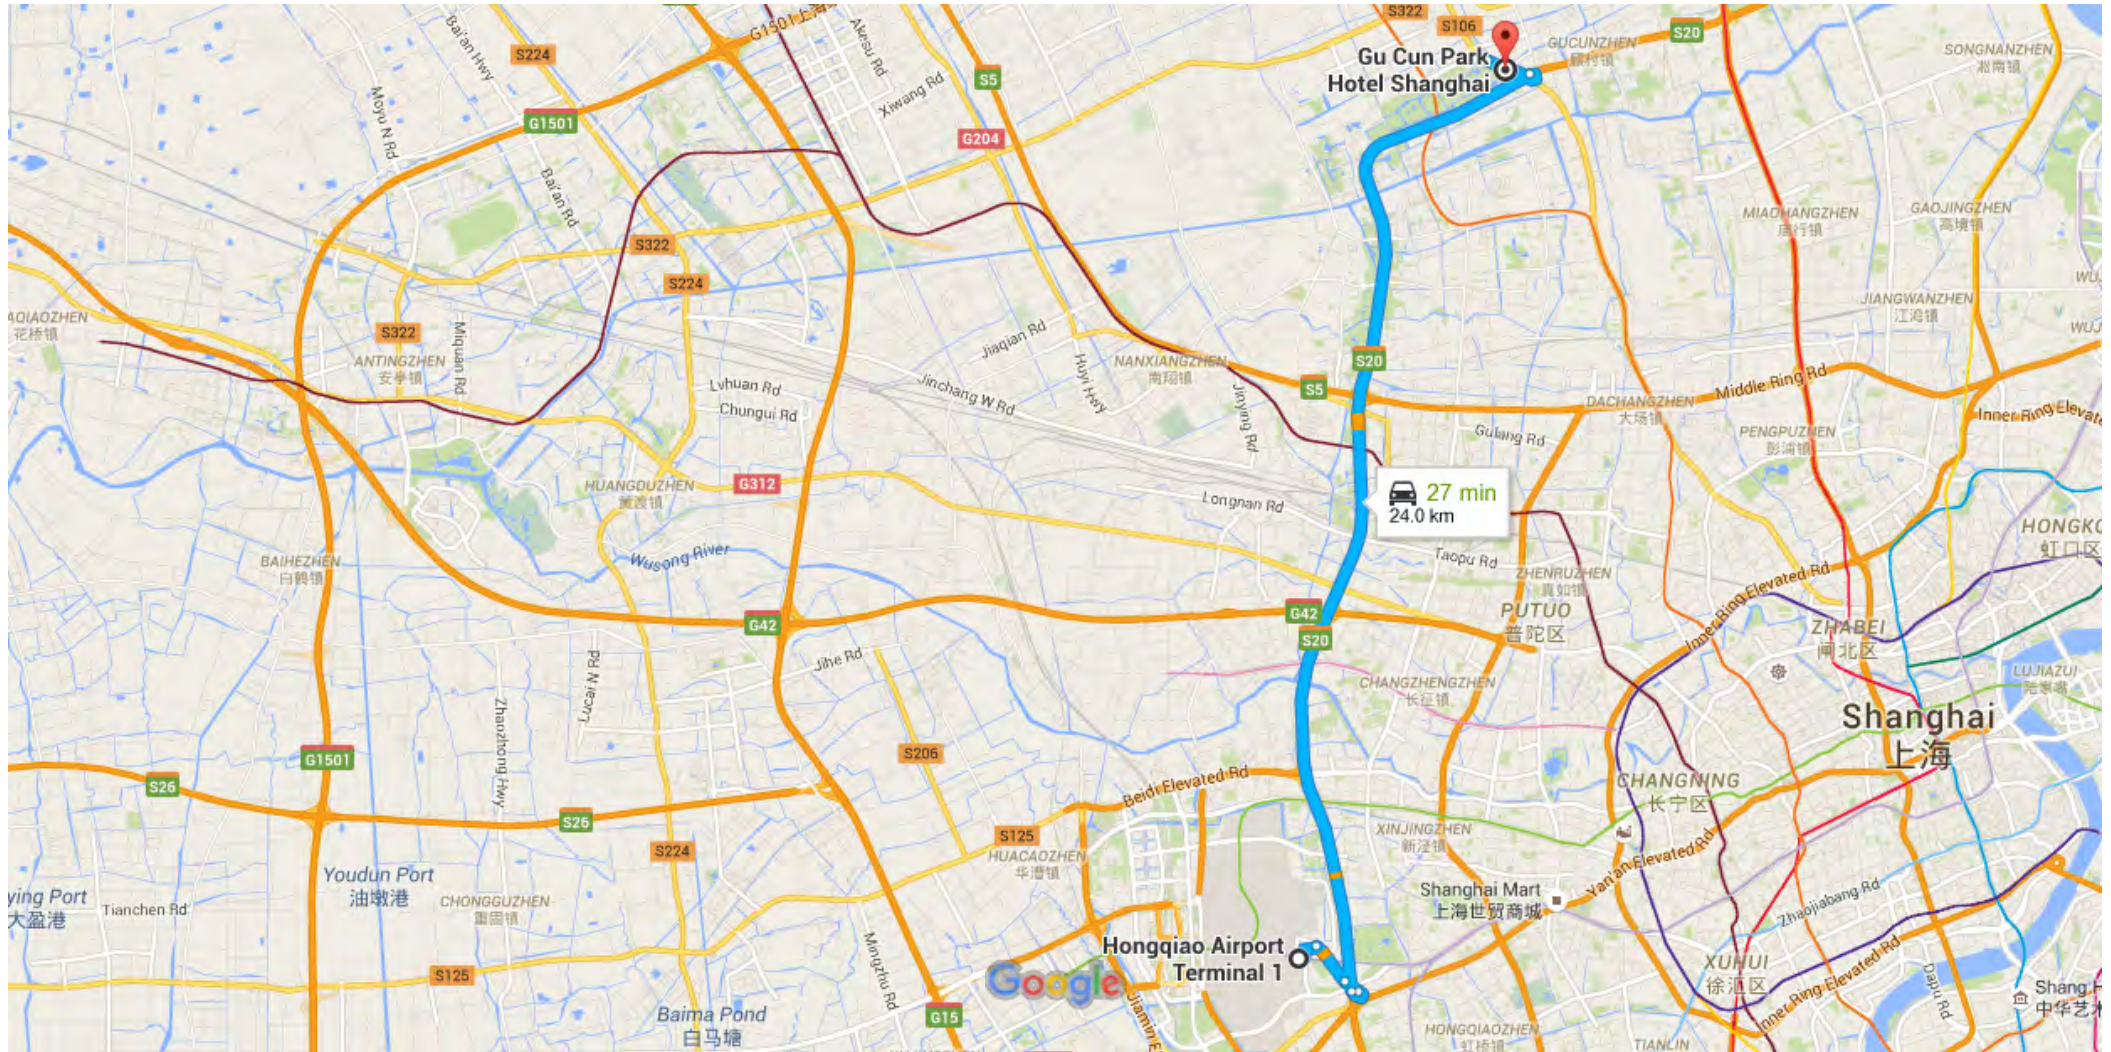

目的地Destination: 衡山北郊宾馆(顾村公园宾馆)
Hengshan Beijiao Hotel(aka Gucun Park Hotel)
宝山区沪太路4788号 No 4788 Hutai Rd
联系电话Telephone 86 21 56040088 * 1616

请打卡，要车票

Please use taximeter, and provide the ticket.

Hongqiao Airport Terminal 1 to Gu Cun Park Hotel Shanghai

Drive 24.0 km, 27 min

Map data ©2015 Google 2 km

Hongqiao Airport Terminal 1

China

Get on S20外环高速/S20 from 迎宾一路

- 6 min (2.2 km)
1. Head east on 迎宾五路 toward 空港七路
120 m
 2. Turn left onto 空港一路
450 m
 3. Turn right onto 迎宾一路
900 m
 4. Keep left at the fork to continue toward S20外环高速/S20
300 m
 5. Keep right at the fork and merge onto S20外环高速/S20
450 m

Follow S20外环高速/S20 to 106省道/沪太公路/S106 in 宝山区. Take exit 沪太路/浏河 from S20外环高速/S20

- 18 min (21.0 km)
6. Merge onto S20外环高速/S20
20.2 km
 7. Take exit 沪太路/浏河 toward 106省道/沪太公路/S106
750 m

8. Keep left and merge onto 106省道/沪太公路/S106

120 m

Drive to 106省道/沪太公路/S106

2 min (750 m)

9. Merge onto 106省道/沪太公路/S106

400 m

10. Make a U-turn

400 m

Gu Cun Park Hotel Shanghai