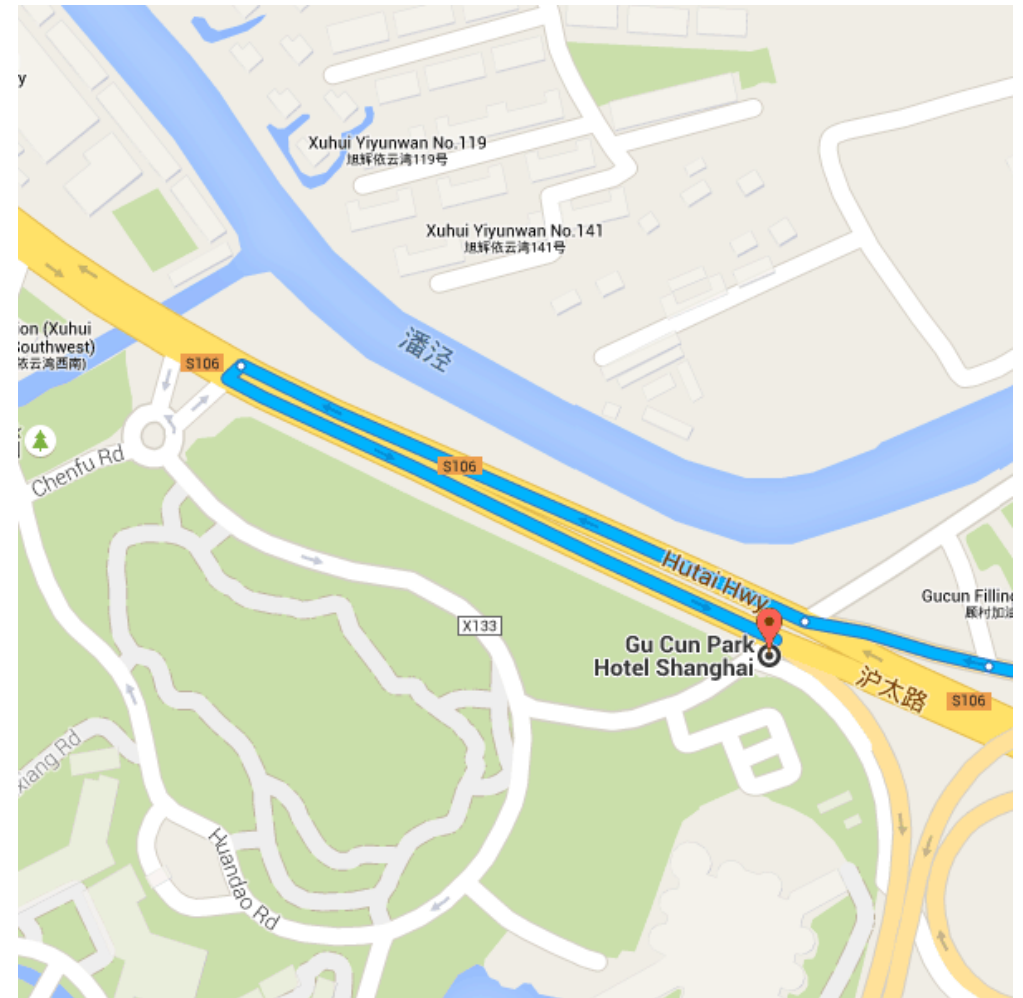

Drive 24.0 km, 27 min

Map data ©2015 Google 2 km

Hongqiao Airport Terminal 1

China

Get on S20外环高速/S20 from 迎宾一路

- 6 min (2.2 km)
1. Head east on 迎宾五路 toward 空港七路
120 m
 2. Turn left onto 空港一路
450 m
 3. Turn right onto 迎宾一路
900 m
 4. Keep left at the fork to continue toward S20外环高速/S20
300 m
 5. Keep right at the fork and merge onto S20外环高速/S20
450 m

Follow S20外环高速/S20 to 106省道/沪太公路/S106 in 宝山区. Take exit 沪太路/浏河 from S20外环高速/S20

- 18 min (21.0 km)
6. Merge onto S20外环高速/S20
20.2 km
 7. Take exit 沪太路/浏河 toward 106省道/沪太公路/S106
750 m

8. Keep left and merge onto 106省道/沪太公路/S106

120 m

Drive to 106省道/沪太公路/S106

2 min (750 m)

9. Merge onto 106省道/沪太公路/S106

400 m

10. Make a U-turn

400 m

Gu Cun Park Hotel Shanghai

4788 Hutai Road, Baoshan, Shanghai, China

These directions are for planning purposes only. You may find that construction projects, traffic, weather, or other events may cause conditions to differ from the map results, and you should plan your route accordingly. You must obey all signs or notices regarding your route.